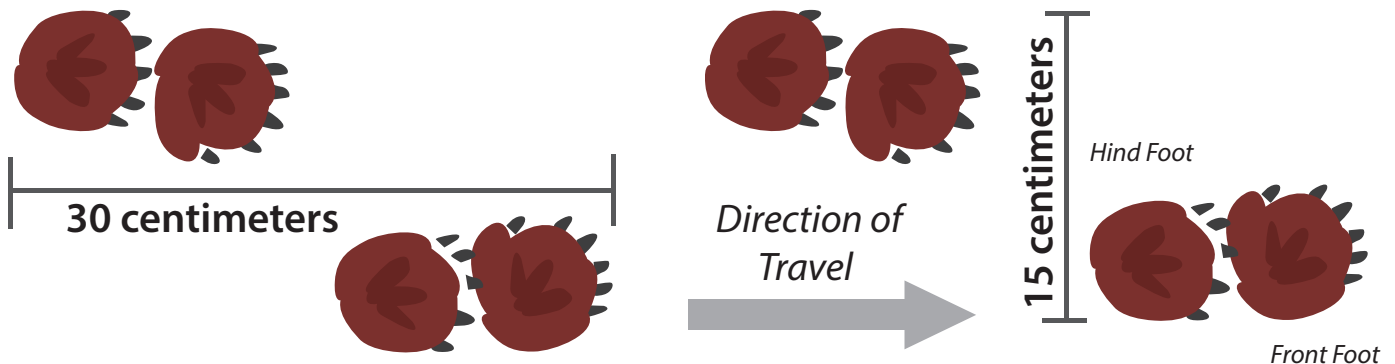

# Sizing Up Red Pandas

- The global red panda population has declined by 50% over the last 20 years and there may be as few as 2,500 remaining in the wild.
- An adult red panda weighs 6-14 pounds. How many red pandas would equal your weight?
- Compare your hand size to the red panda's paw print.
- Use the metric tape (or a ruler) to arrange the footprints in a walking pattern. The results will be actual size for a medium-size red panda walking on flat ground. Why might some prints overlap?

- Why might the front paws have an extra digit and be angled inward?
- Can you walk on all fours like a red panda?
- Why should we learn about the red panda?
- When finished, please put the materials back for the next person.